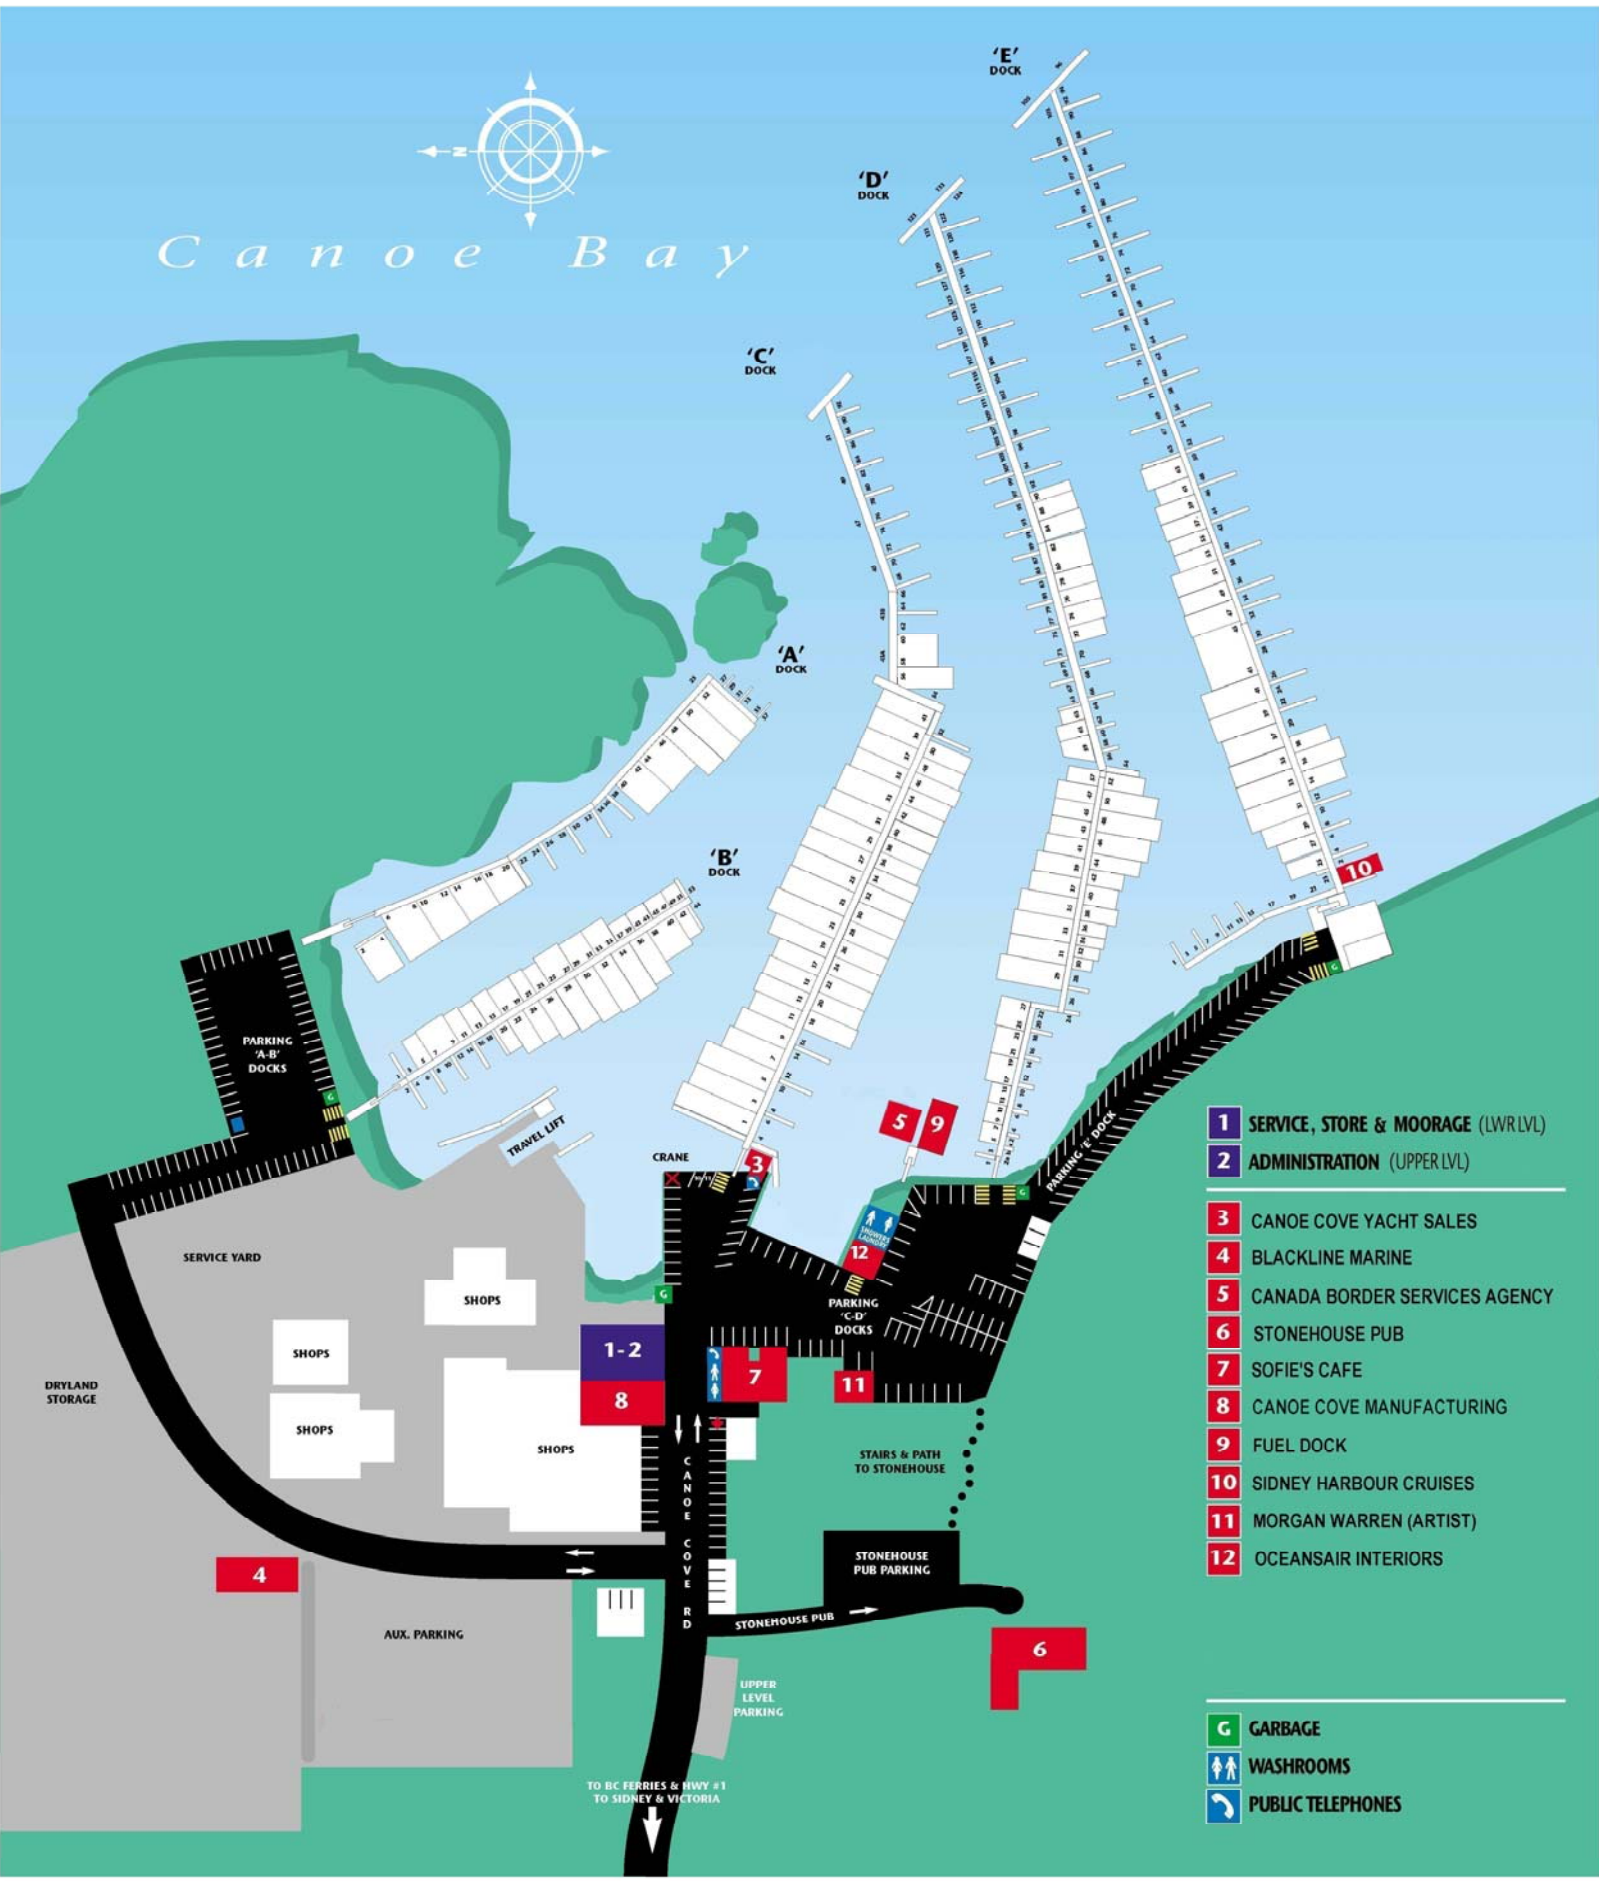

Canoe Bay

- 1** SERVICE, STORE & MOORAGE (LWR LVL)
- 2** ADMINISTRATION (UPPER LVL)
- 3** CANOE COVE YACHT SALES
- 4** BLACKLINE MARINE
- 5** CANADA BORDER SERVICES AGENCY
- 6** STONEHOUSE PUB
- 7** SOFIE'S CAFE
- 8** CANOE COVE MANUFACTURING
- 9** FUEL DOCK
- 10** SIDNEY HARBOUR CRUISES
- 11** MORGAN WARREN (ARTIST)
- 12** OCEANSAIR INTERIORS

- G** GARBAGE
- ♿** WASHROOMS
- ☎** PUBLIC TELEPHONES